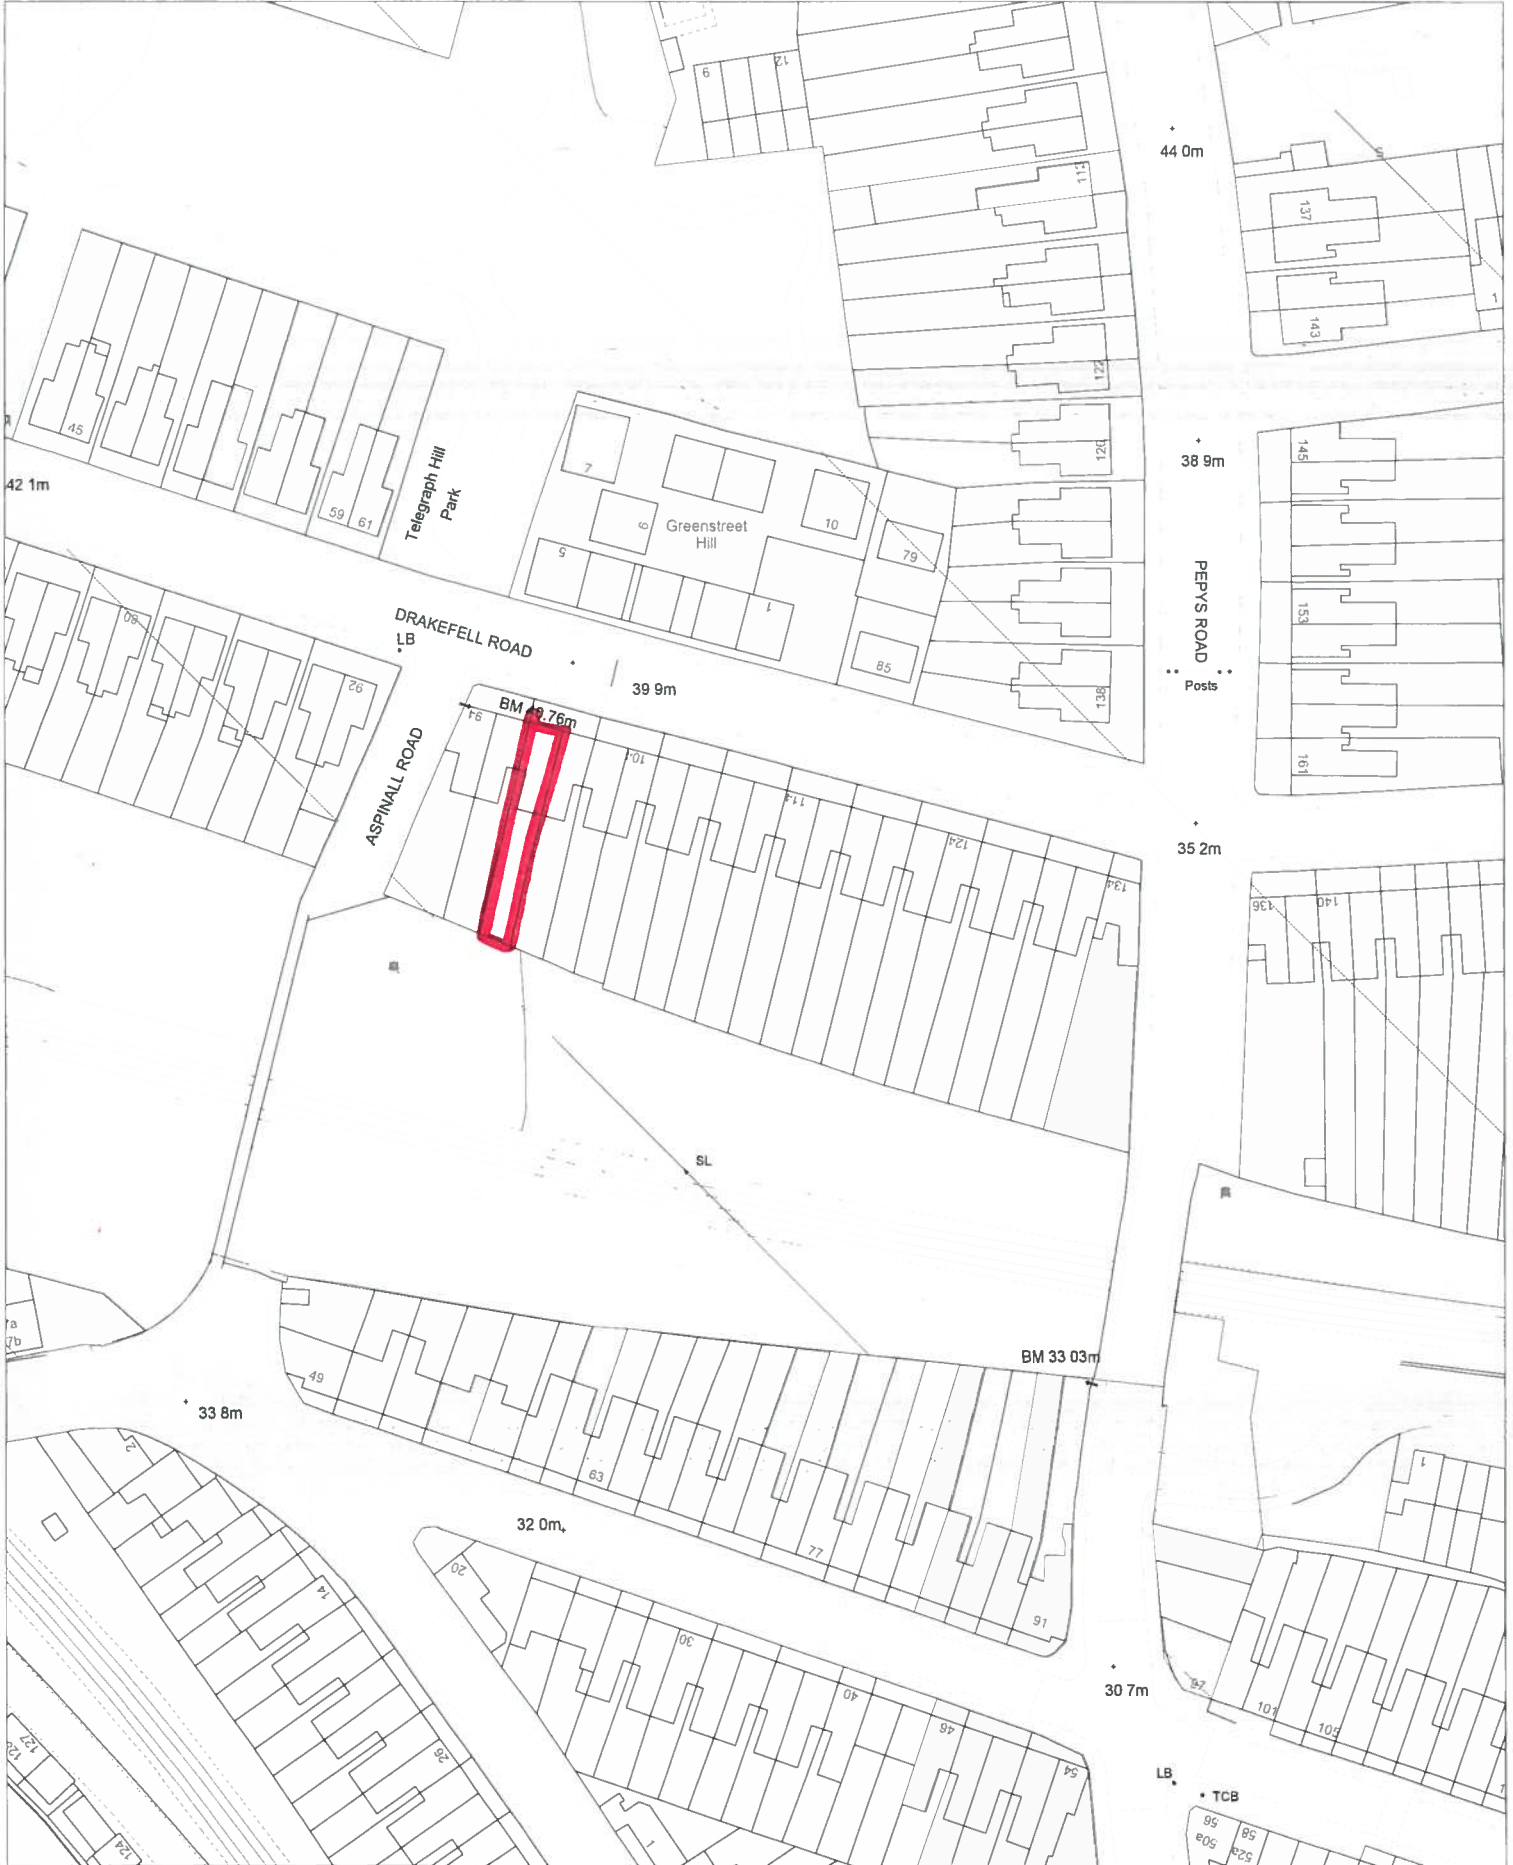

96c Drakefell Road

Date: 19/02/16

Scale: 1250
Base on the
Ordnance Survey map
Licence no: 100017710
London, SE6 4RU